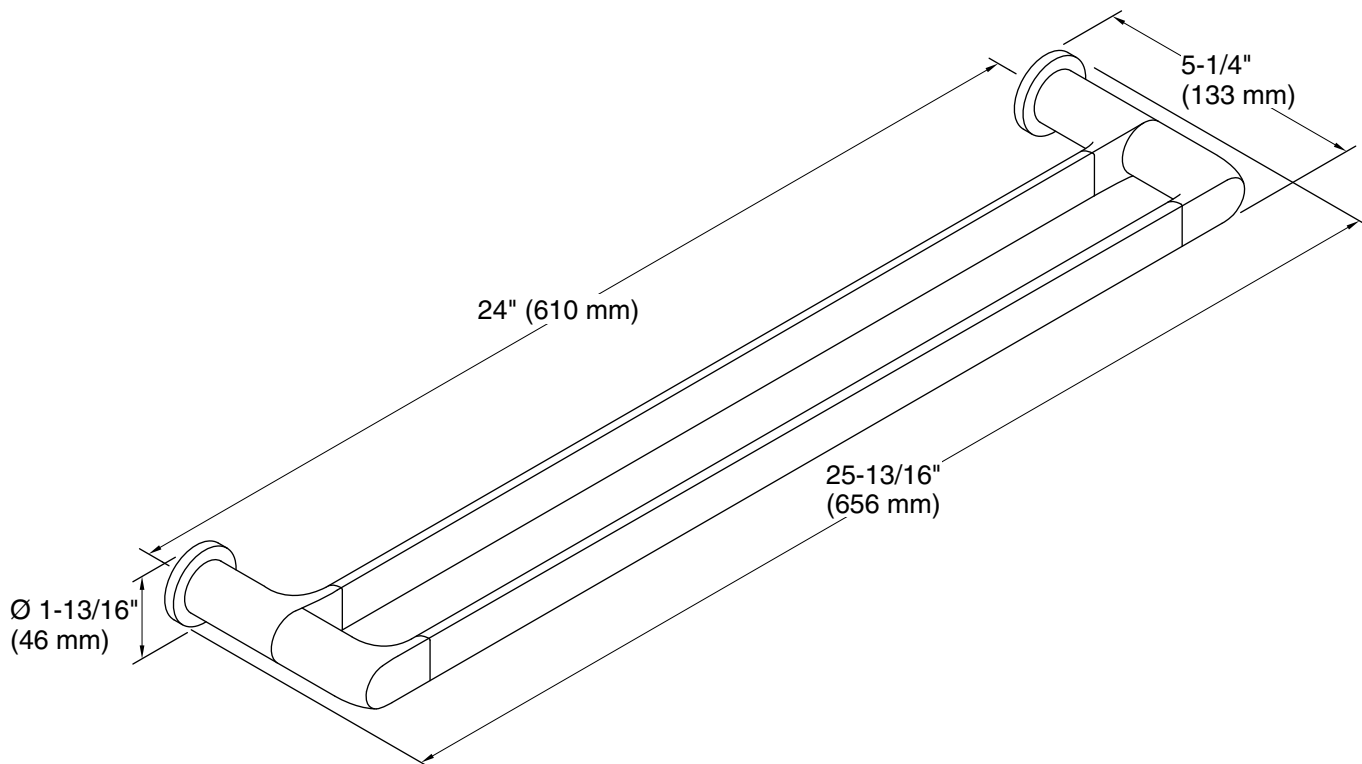

Technical Information

All product dimensions are nominal.

Material: Zinc, Brass

Notes

Install this product according to the installation instructions.

CAUTION: Risk of personal injury. Do not install these products in any area where they are likely to be used inadvertently as a grab bar or support bar. These products are not designed or intended for use as a grab bar or support bar.